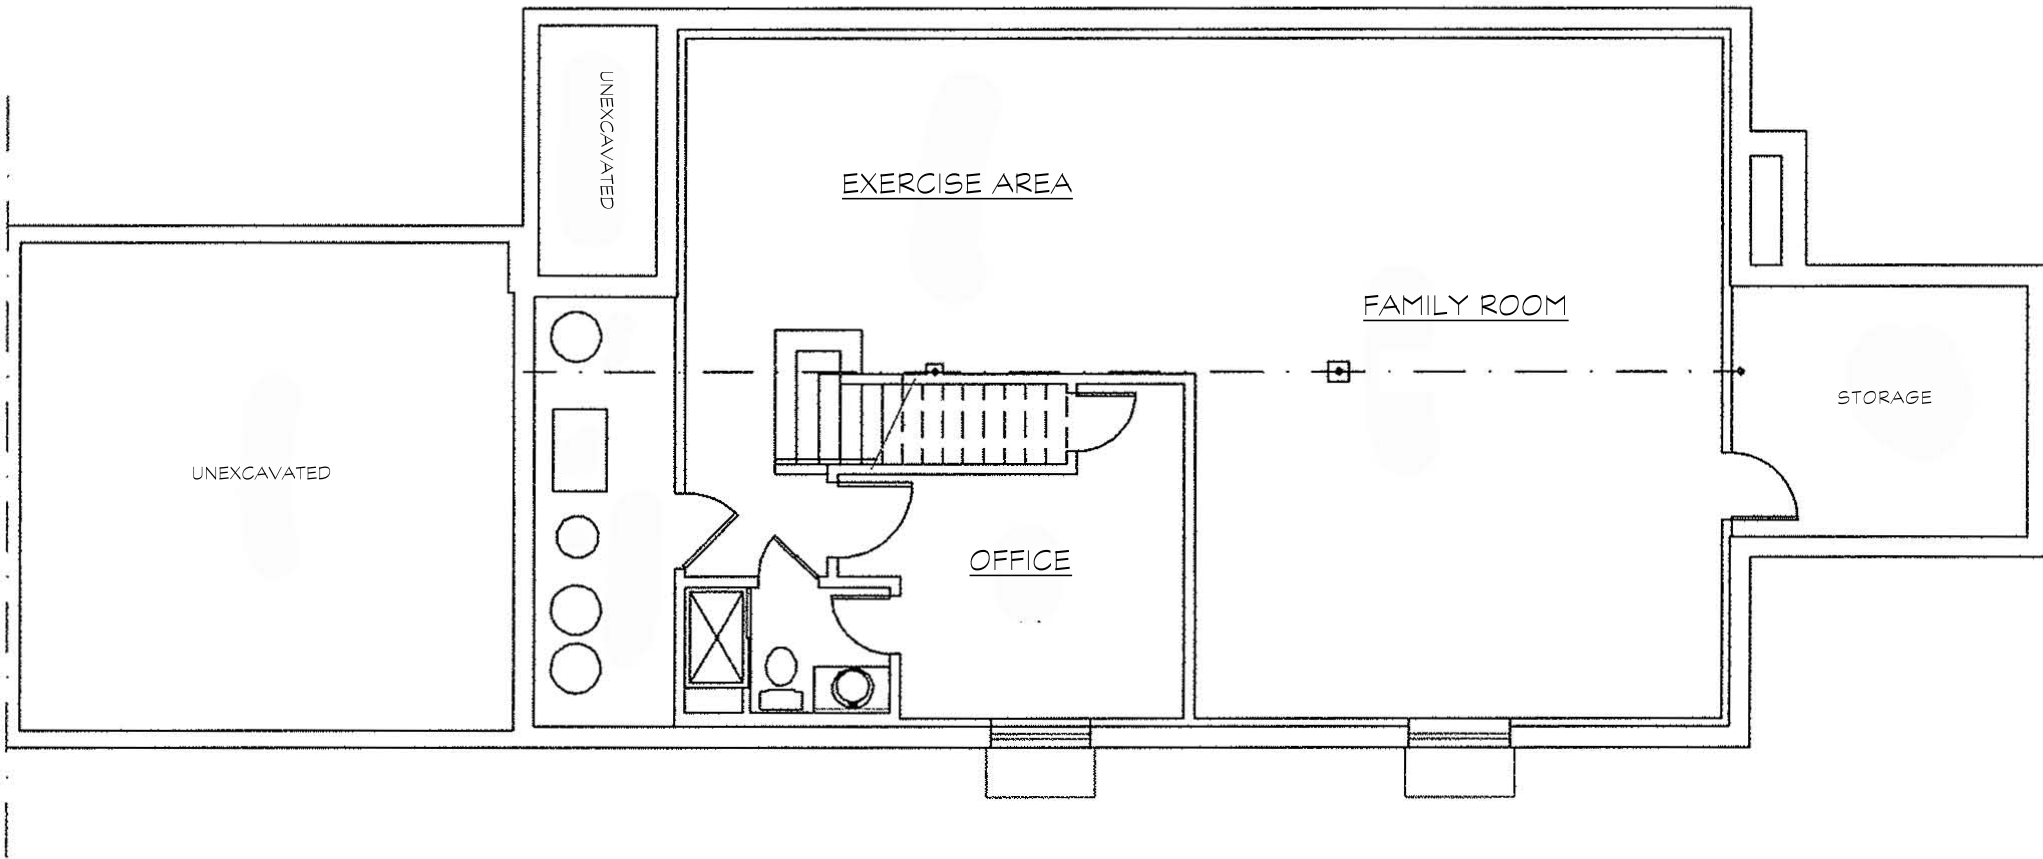

LOWER LEVEL PLAN - UNIT A & C (UNIT B & D REVERSED)

Vine Avenue Manor Homes, Highland Park, IL  
Joseph Wangler Custom Construction

SITE PLAN KEY